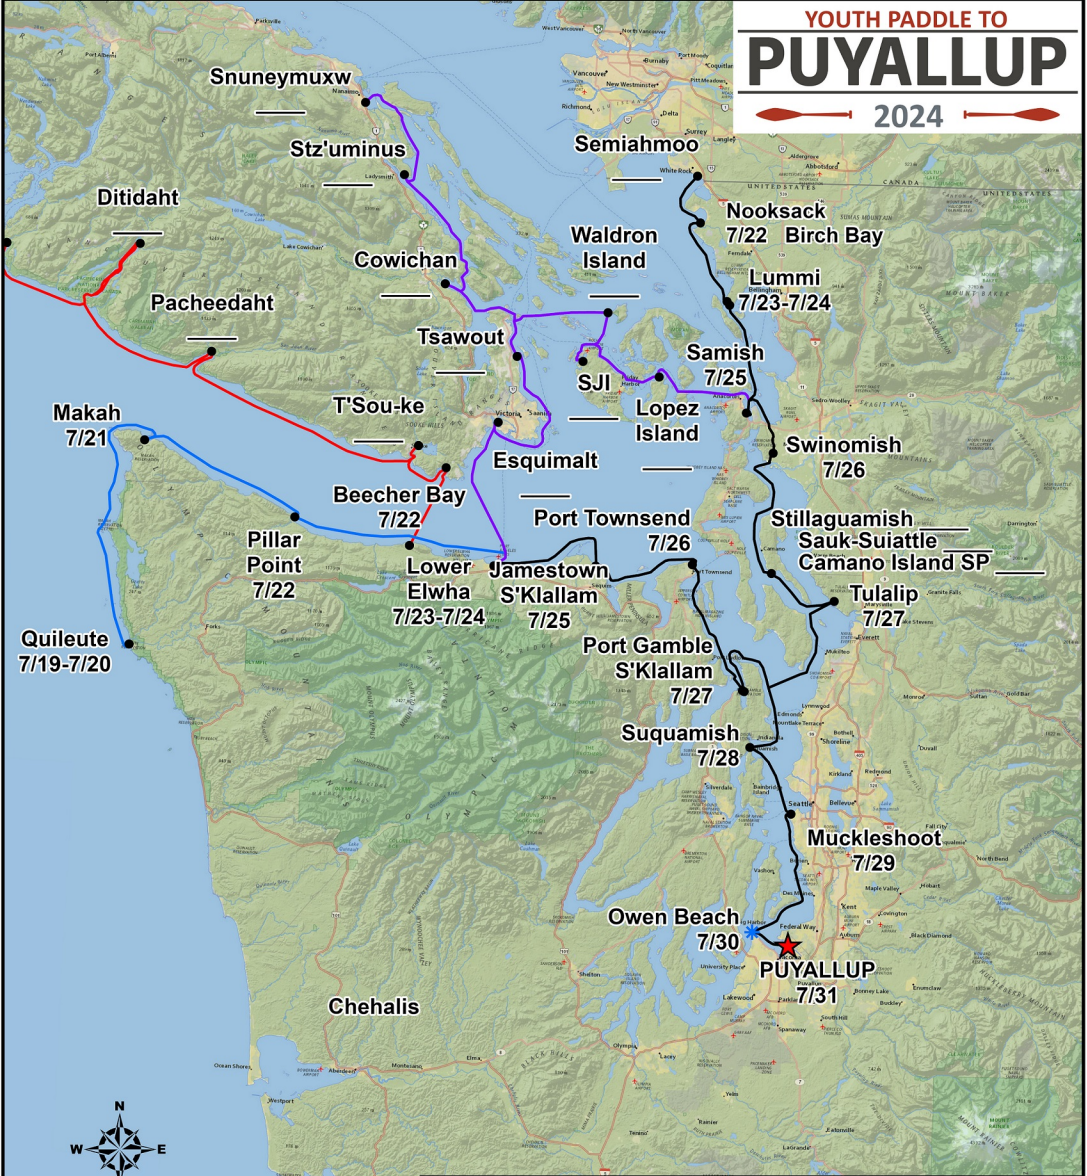

YOUTH PADDLE TO PUYALLUP

2024

All map content is approximate & subject to change. Use map accordingly.
Map contains information provided by participating Canoe Families.

0 5 10 15 20 25 30 35 40 45 50 Miles
Background: National Geographic World Map (ESRI)

ʔuhuyutəb ʔə : Victory Looking Elk
Date: 3/28/2024

spuyaləpabš Puyallup Tribe

Landings & Routes

- Canoe Journey Routes
- West Coast (Vancouver Island)
- West Coast (United States)
- East Coast (Vancouver Island)
- Mainland United States / Canada
- Columbia River
- PROTOCOL
- Landing
- Soft Landing